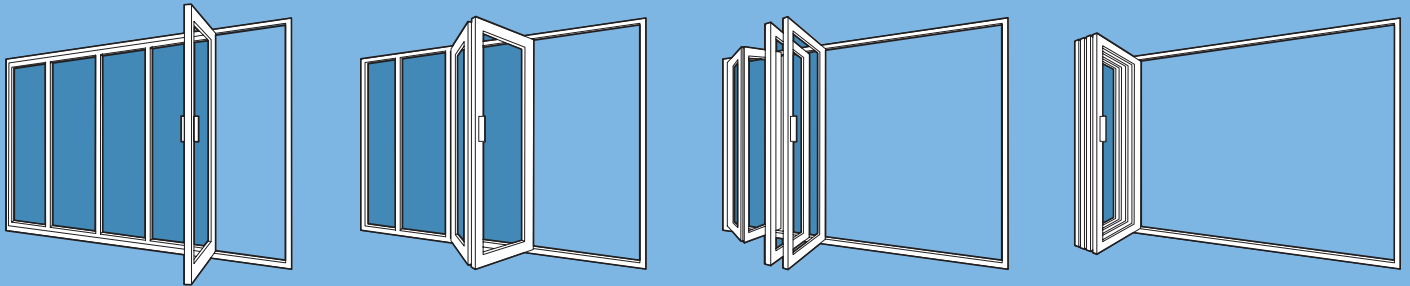

Features and benefits

The unique design of Doors and More's bi-fold doors means both cill and track are incorporated into the threshold, which results in a reduced frame height for improved aesthetics and a smoother operation of opening and closing.

Other key features and benefits include:

- Slimline UPVC
- Strong aluminium sub-frame and tracking system
- High performance weathering
- Broad range of door configurations
- Choose from 2 to 6 door panels
- Internally beaded